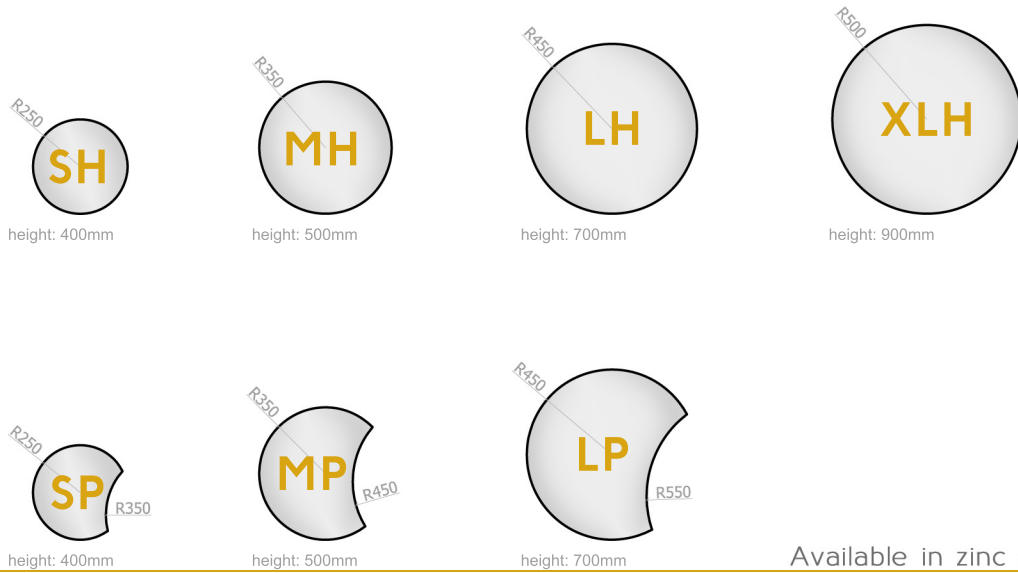

FLOS EFO2

Available in zinc or copper.

Layout variations